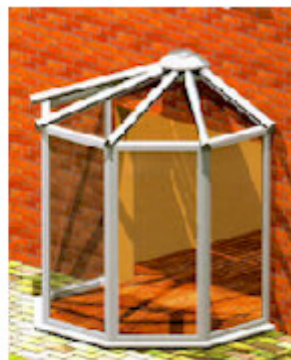

# Bay-Bee

the compact conservatory

**Bay-Bee** is an ingenious new feature bay which manages to fill the gap between a patio door and a conservatory, letting in light and giving a new outlook which really helps to enhance a room. Available in two options - Standard or extended, Bay-Bee is set to answer the prayers of house builders and homeowners who are seeking the benefits of a concept conservatory, yet are restricted by a lack of available building space.

Both **Bay-Bee** models offer the same outward projection; the Standard Version has a residential door which can be positioned within any one of the units five vertical panels, and the extended version incorporates a French door in its front centre panels.

**BUY NOW**

**Bay-Bee Lets in light and gives a new outlook which really helps to enhance a room**

- The **Bay-Bee** is available In Two options, standard or extended
- The standard option features a residential door, which can be positioned on any side of the **Bay-Bee**
- The extended option features a French Door, which is located on the front of the **Bay-Bee**
- The **Bay-Bee** includes the patented foam bung
- The **Bay-Bee** includes the patented wall rafter gutter
- The **Bay-Bee** can be installed using fully glazed windows to reduce installation times