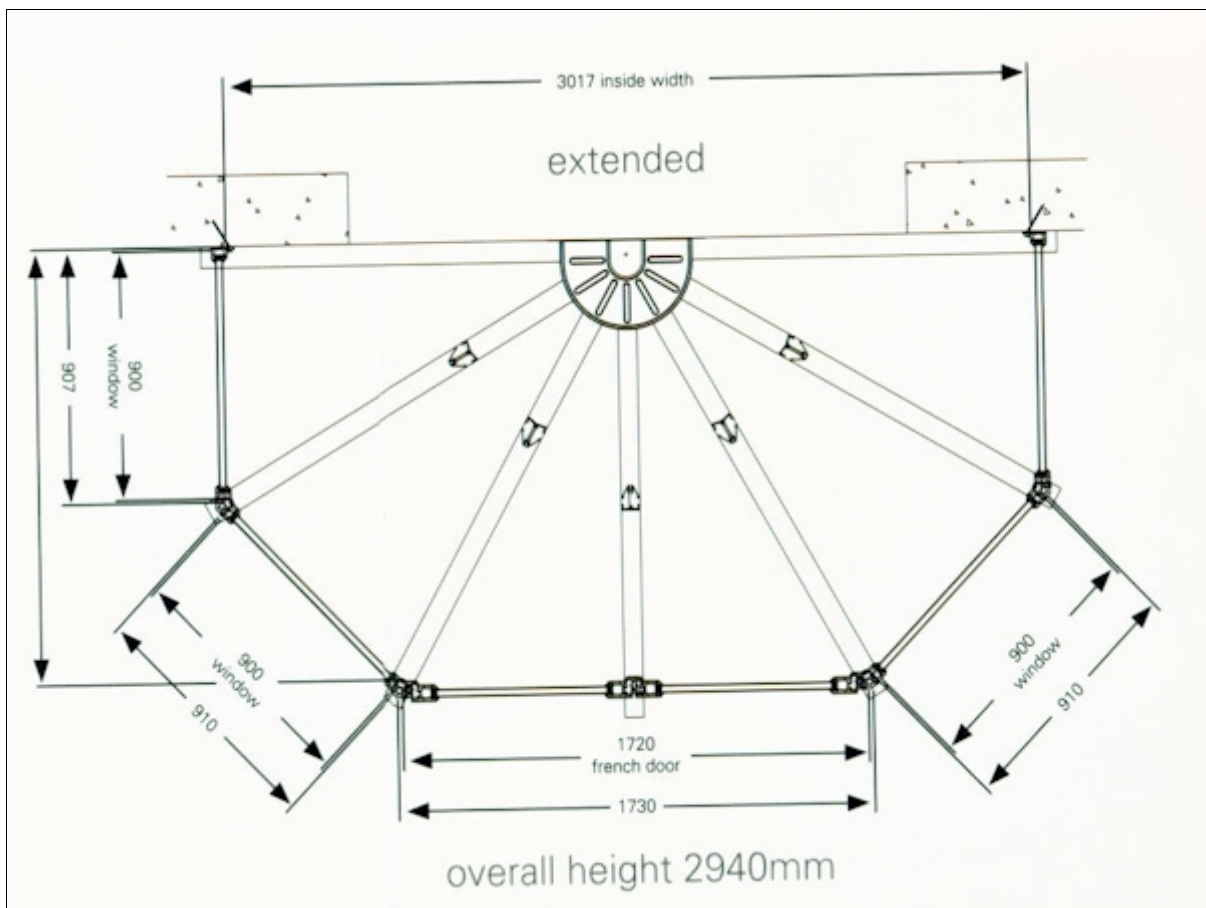

BUY NOW

Bay-Bee

the compact conservatory

Buy Online: www.fascias.com