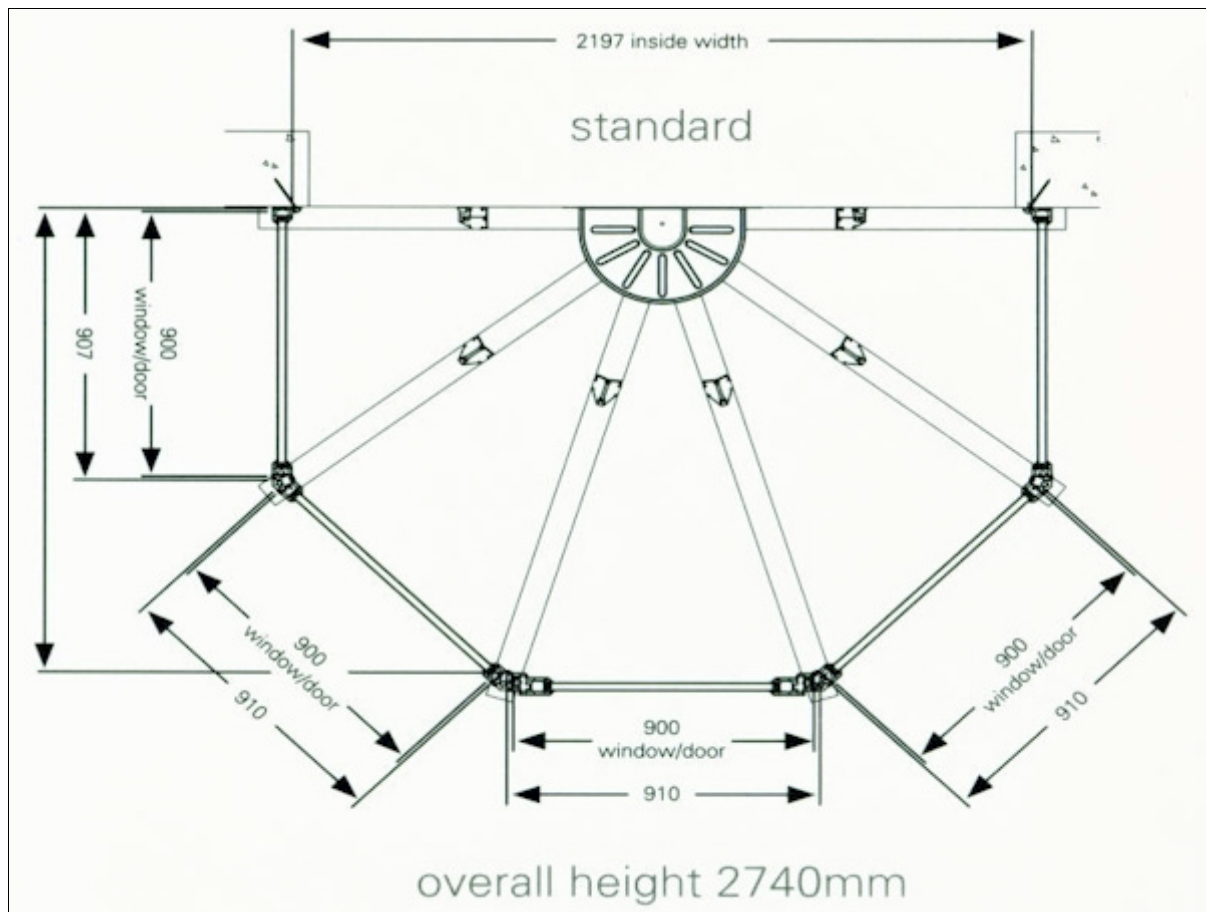

BUY NOW

Bay-Bee

the compact conservatory

Buy Online: www.fascias.com